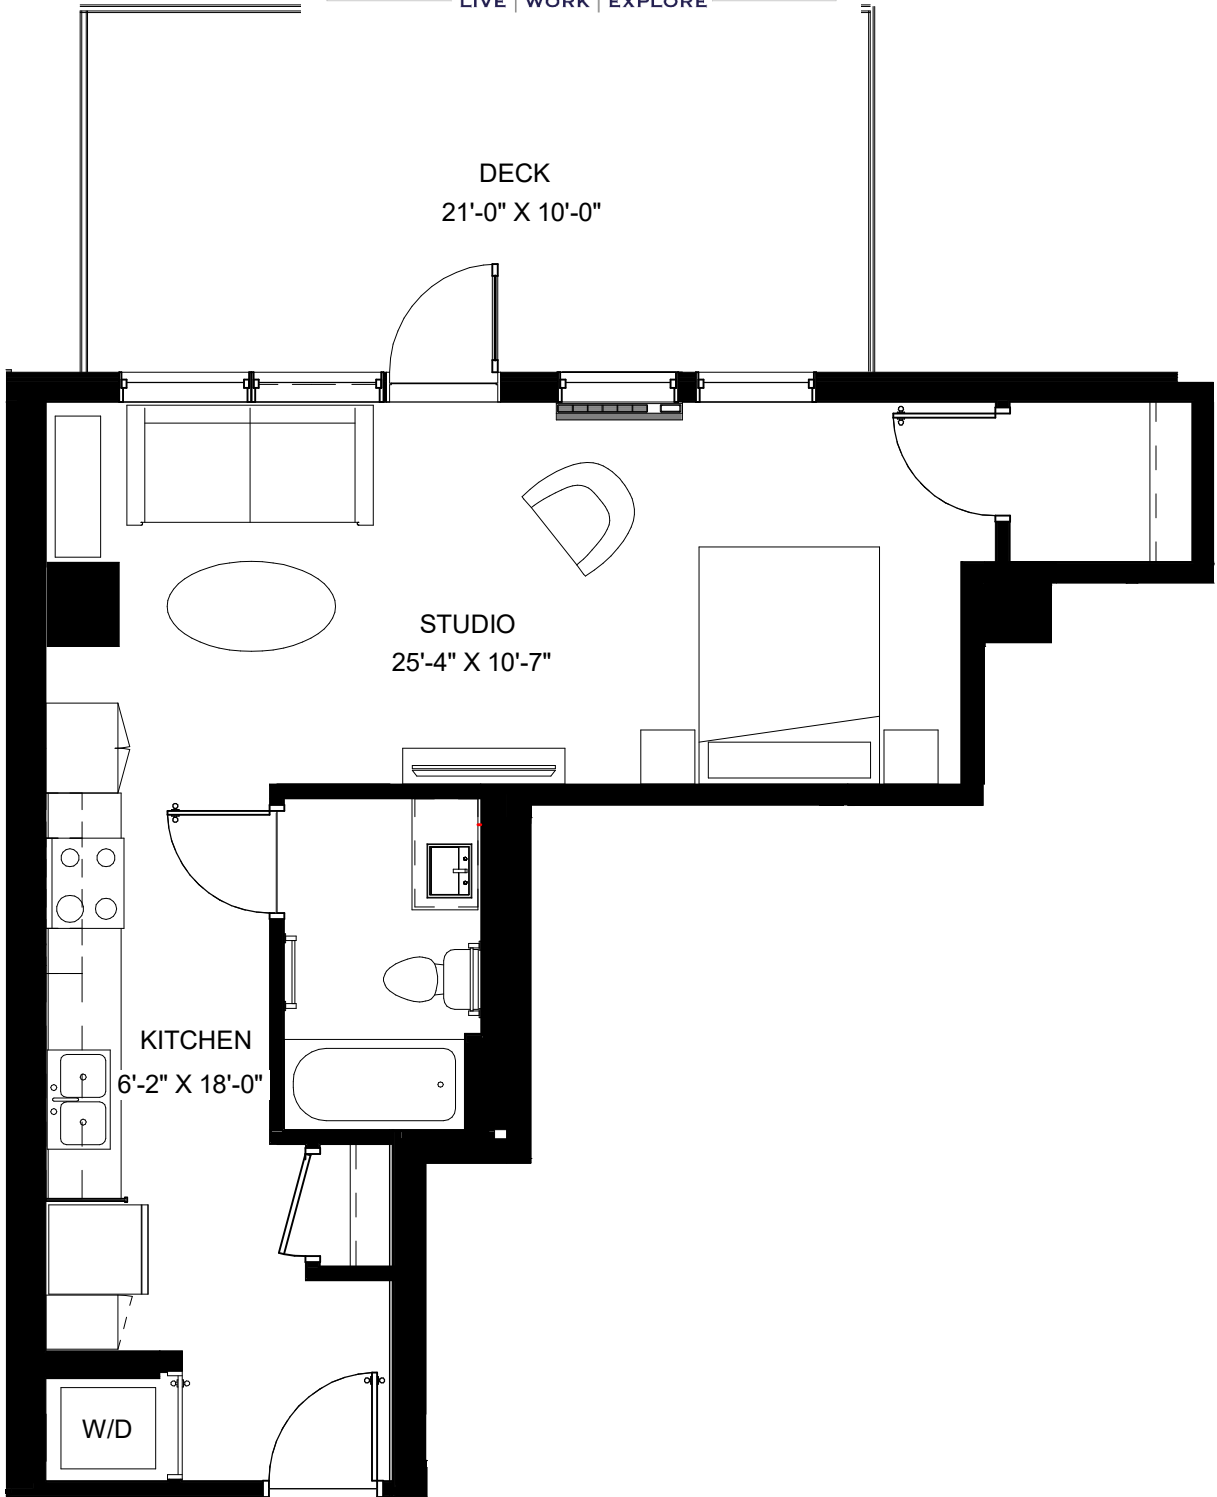

IRONCLAD

LIVE | WORK | EXPLORE

UNIT C

4TH-8TH FLOOR

1 BATH. 1 BED. 585 SF + BALCONY.

IRONCLAD

LIVE | WORK | EXPLORE

UNIT C

9TH-10TH FLOOR

1 BATH. 1 BED. 585 SF + BALCONY.

IRONCLAD

LIVE | WORK | EXPLORE

UNIT C

11TH-12TH FLOOR

1 BATH. 1 BED. 585 SF + BALCONY.

IRONCLAD

LIVE | WORK | EXPLORE

UNIT C.1

3RD FLOOR

1 BATH. STUDIO. 554 SF + DECK.