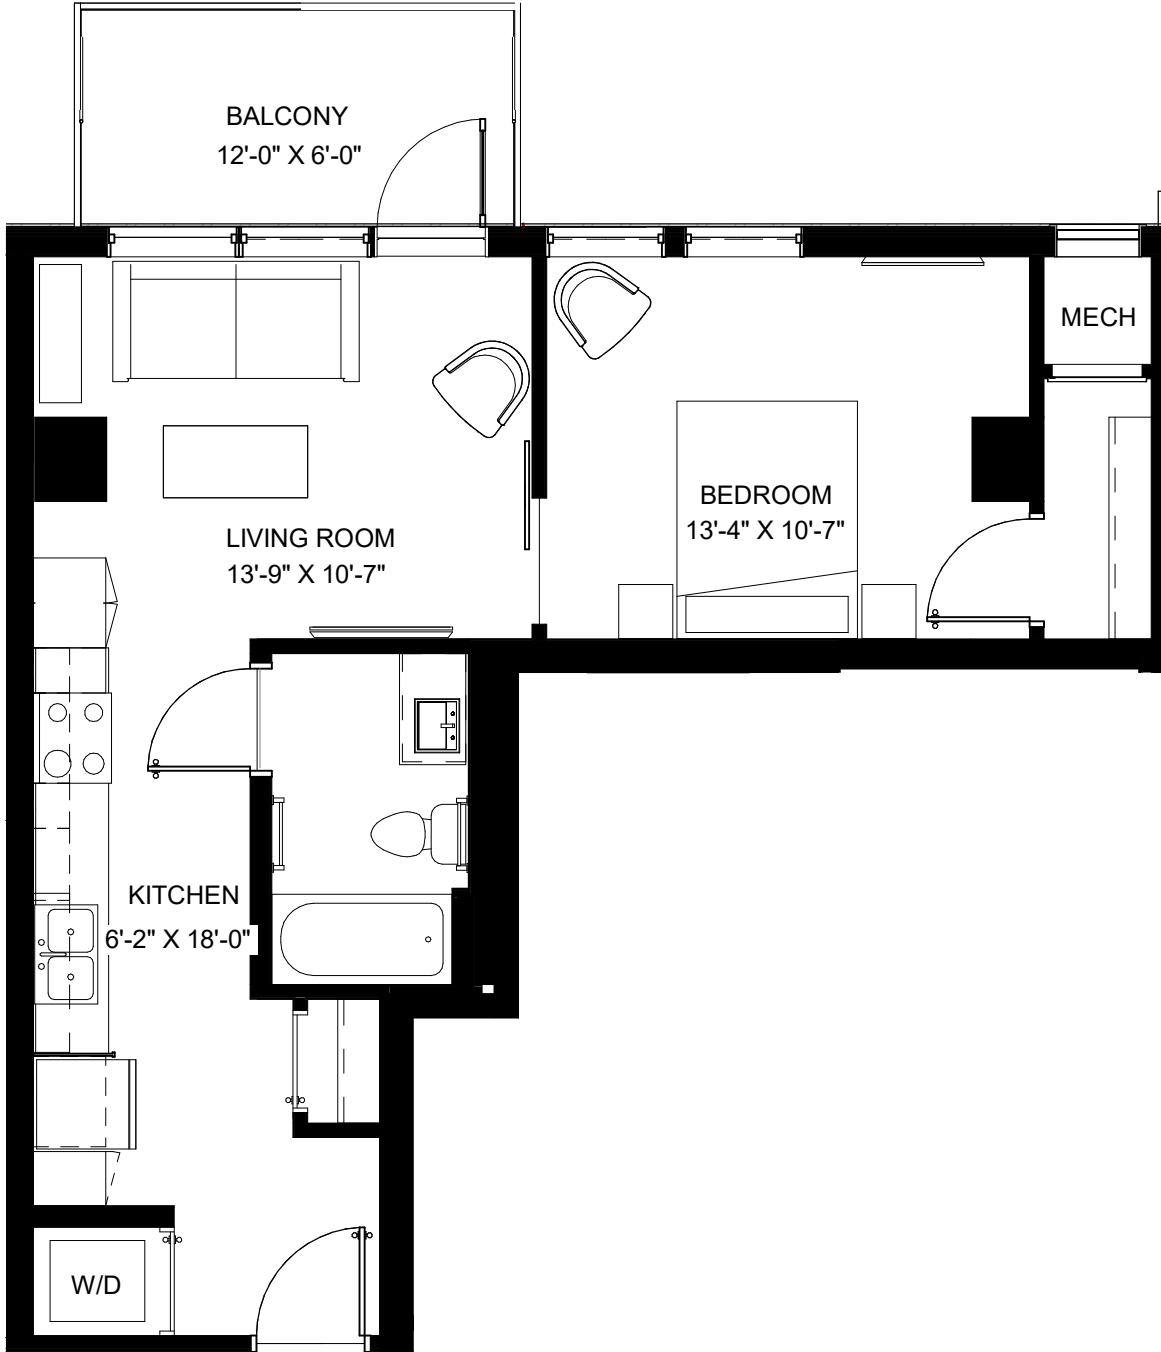

IRONCLAD

LIVE | WORK | EXPLORE

UNIT C

4TH-8TH FLOOR

1 BATH. 1 BED. 585 SF + BALCONY.

IRONCLAD

LIVE | WORK | EXPLORE

UNIT C

9TH-10TH FLOOR

1 BATH. 1 BED. 585 SF + BALCONY.

IRONCLAD

LIVE | WORK | EXPLORE

UNIT C

11TH-12TH FLOOR

1 BATH. 1 BED. 585 SF + BALCONY.

IRONCLAD

LIVE | WORK | EXPLORE

UNIT C.1

3RD FLOOR

1 BATH. STUDIO. 554 SF + DECK.