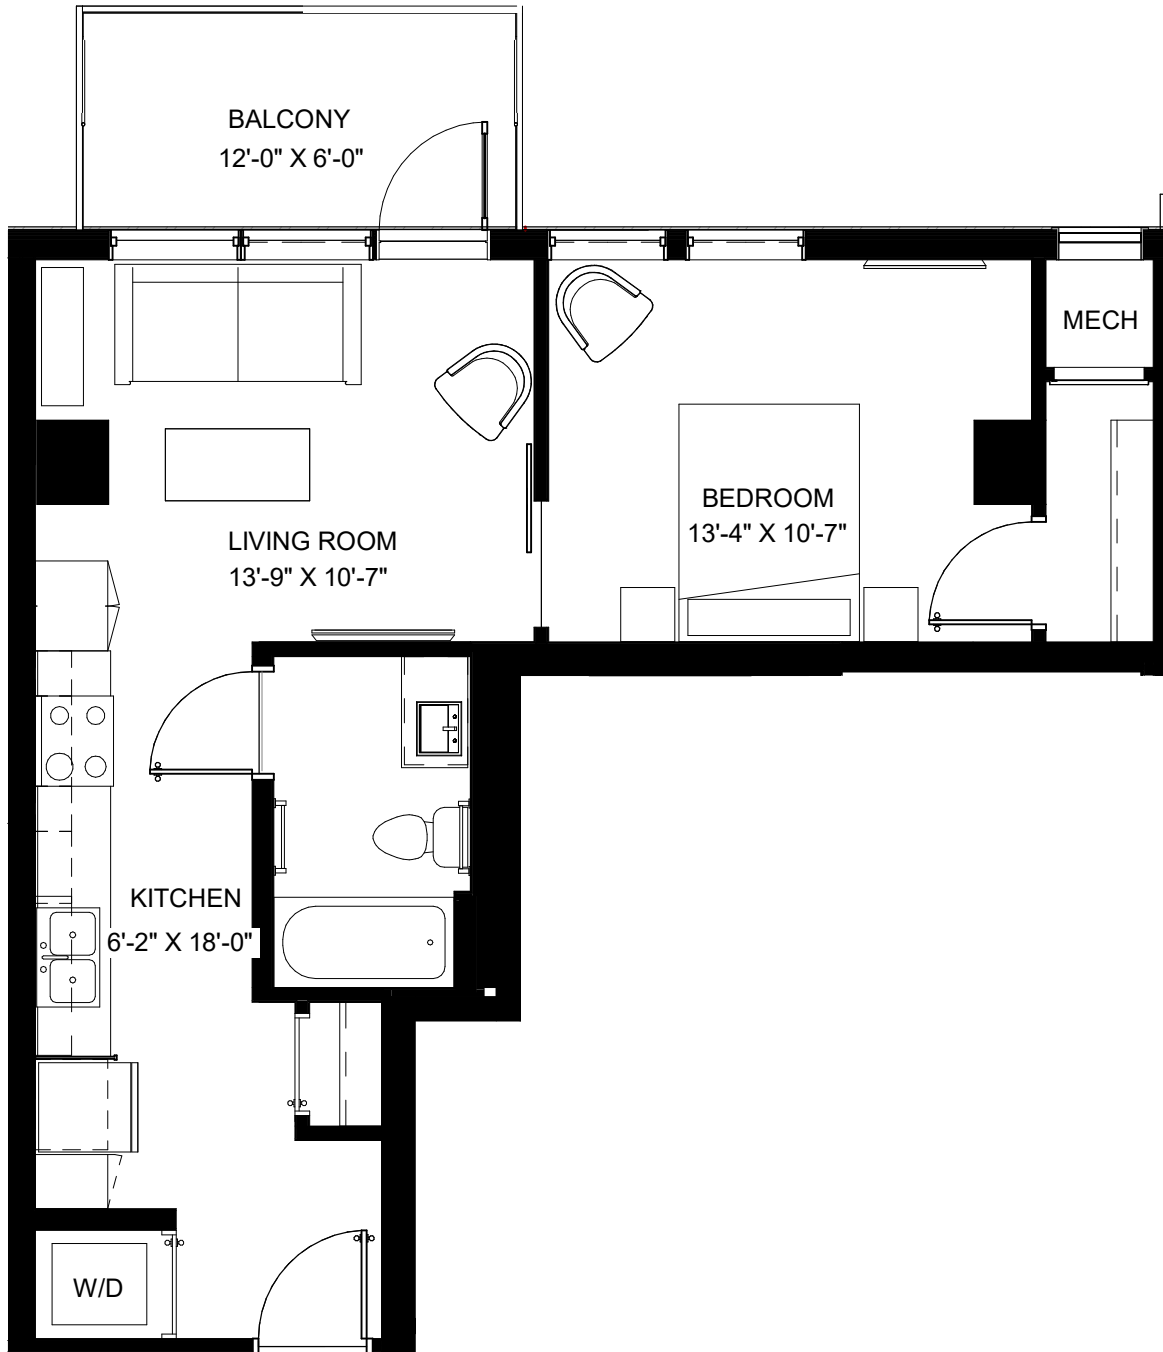

IRONCLAD

LIVE | WORK | EXPLORE

UNIT C

4TH-8TH FLOOR

1 BATH. 1 BED. 585 SF + BALCONY.

IRONCLAD

LIVE | WORK | EXPLORE

UNIT C

9TH-10TH FLOOR

1 BATH. 1 BED. 585 SF + BALCONY.

IRONCLAD

LIVE | WORK | EXPLORE

UNIT C

11TH-12TH FLOOR

1 BATH. 1 BED. 585 SF + BALCONY.

IRONCLAD

LIVE | WORK | EXPLORE

UNIT C.1

3RD FLOOR

1 BATH. STUDIO. 554 SF + DECK.