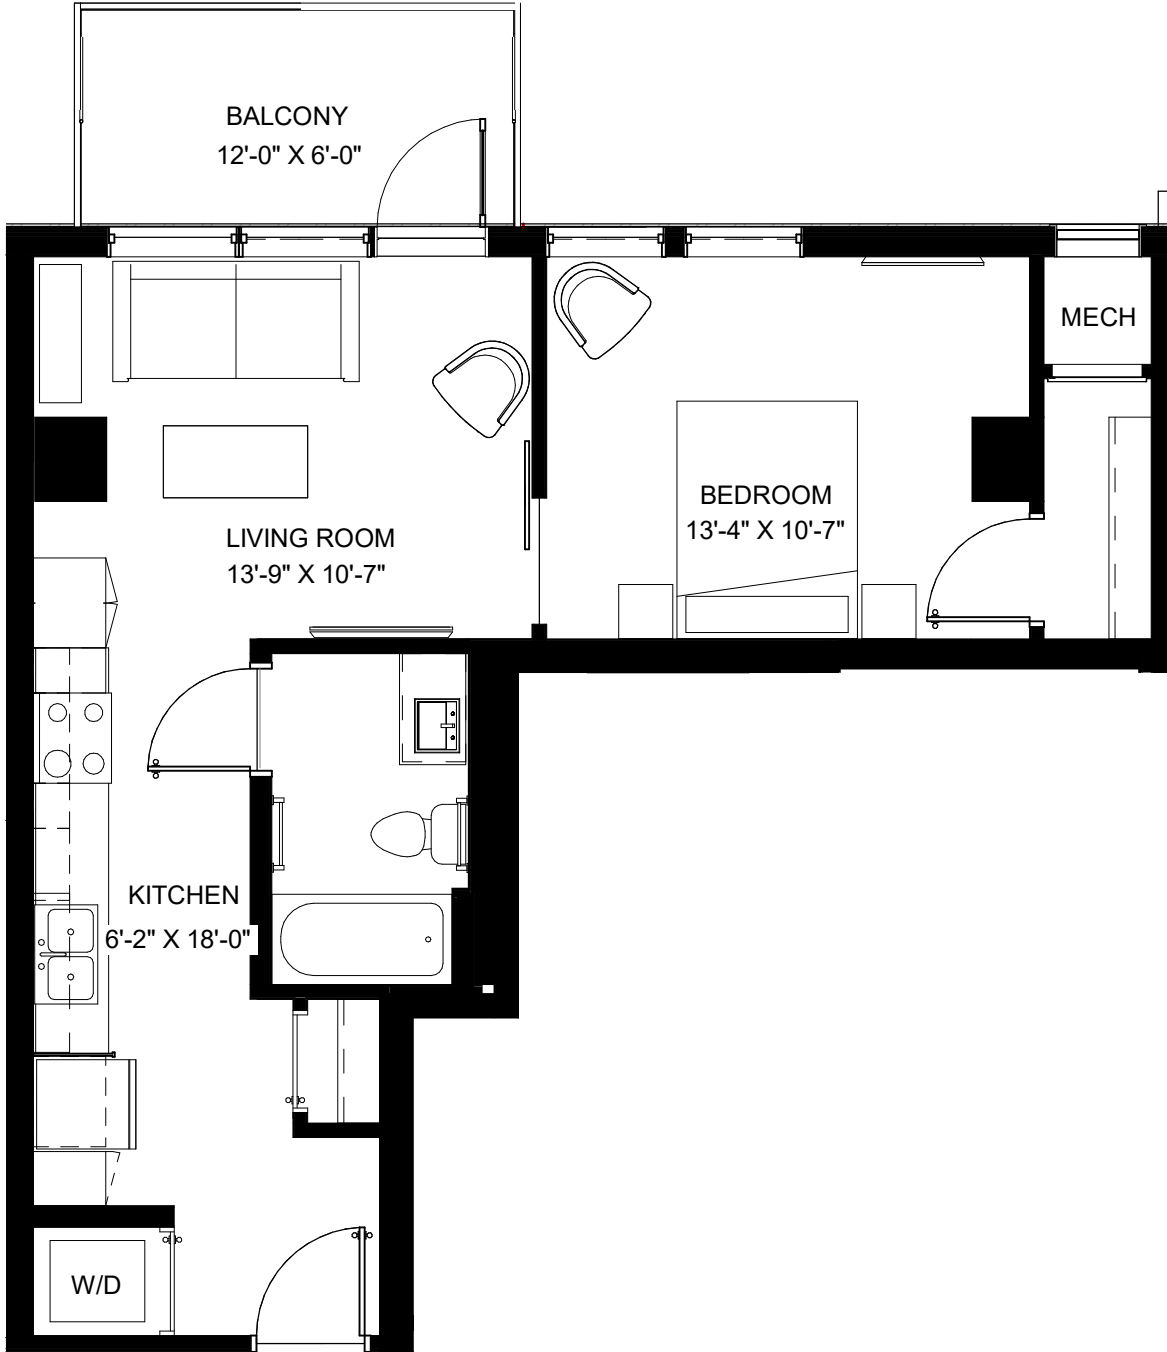

IRONCLAD

LIVE | WORK | EXPLORE

UNIT C

4TH-8TH FLOOR

1 BATH. 1 BED. 585 SF + BALCONY.

IRONCLAD

LIVE | WORK | EXPLORE

UNIT C

9TH-10TH FLOOR

1 BATH. 1 BED. 585 SF + BALCONY.

IRONCLAD

LIVE | WORK | EXPLORE

UNIT C

11TH-12TH FLOOR

1 BATH. 1 BED. 585 SF + BALCONY.

IRONCLAD

LIVE | WORK | EXPLORE

UNIT C.1

3RD FLOOR

1 BATH. STUDIO. 554 SF + DECK.